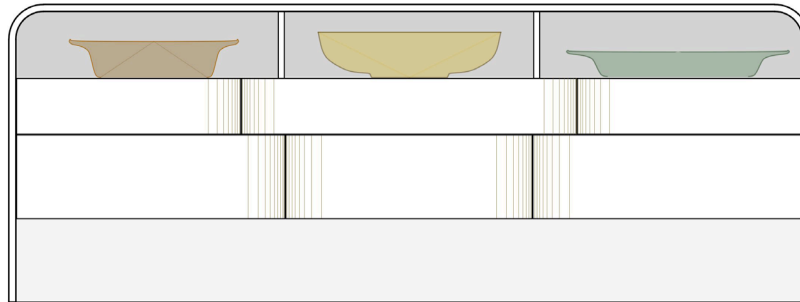

66 Long x 32 High

78 Long x 32 High

86 Long x 32 High

COCOON

Server

Gentle gestures of enfolding curves.

The top surface cascades off the sides in one piece embracing the open cavities and drawer sections.

Shown with all surfaces in wood.

Also available with 100% Wool Felt drawer faces to add a hushed softness to the round forms.

Push-to-open drawers maintain its clean, minimal appearance.

DIMENSIONS

66" L x 18.5" D x 32" H w/eight drawers

78" L x 18.5" D x 32" H w/eight drawers (Shown in photo)

86" L x 18.5" D x 32" H w/nine drawers

Materials/Finishes options

Body is available in all TB standard woods finishes.

Drawer Faces available in Wood or covered in 100% Wool Felt.